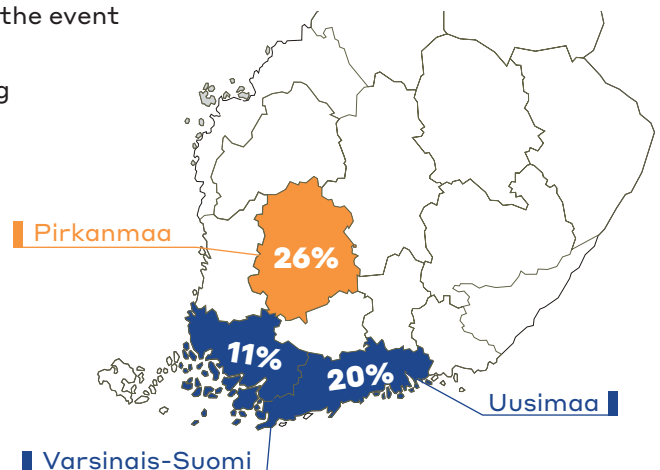

GYMTEC SPORTEC

Visitor profile 2025

Visitors
1 291

Exhibitors
82

Expo area
1 794 m²

87%

of visitors were satisfied with the event

69%

of visitors spent more than 3 hours at the event

84%

of visitors take part in decision-making process regarding acquisitions

Visitor's role in company

Province of residence

Product categories visitors are most interested in