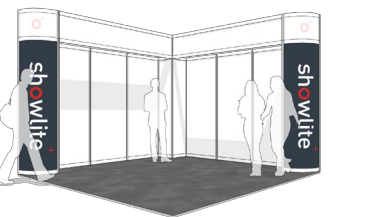

CD2 BRONZE

BRONZE

FROM £2,200