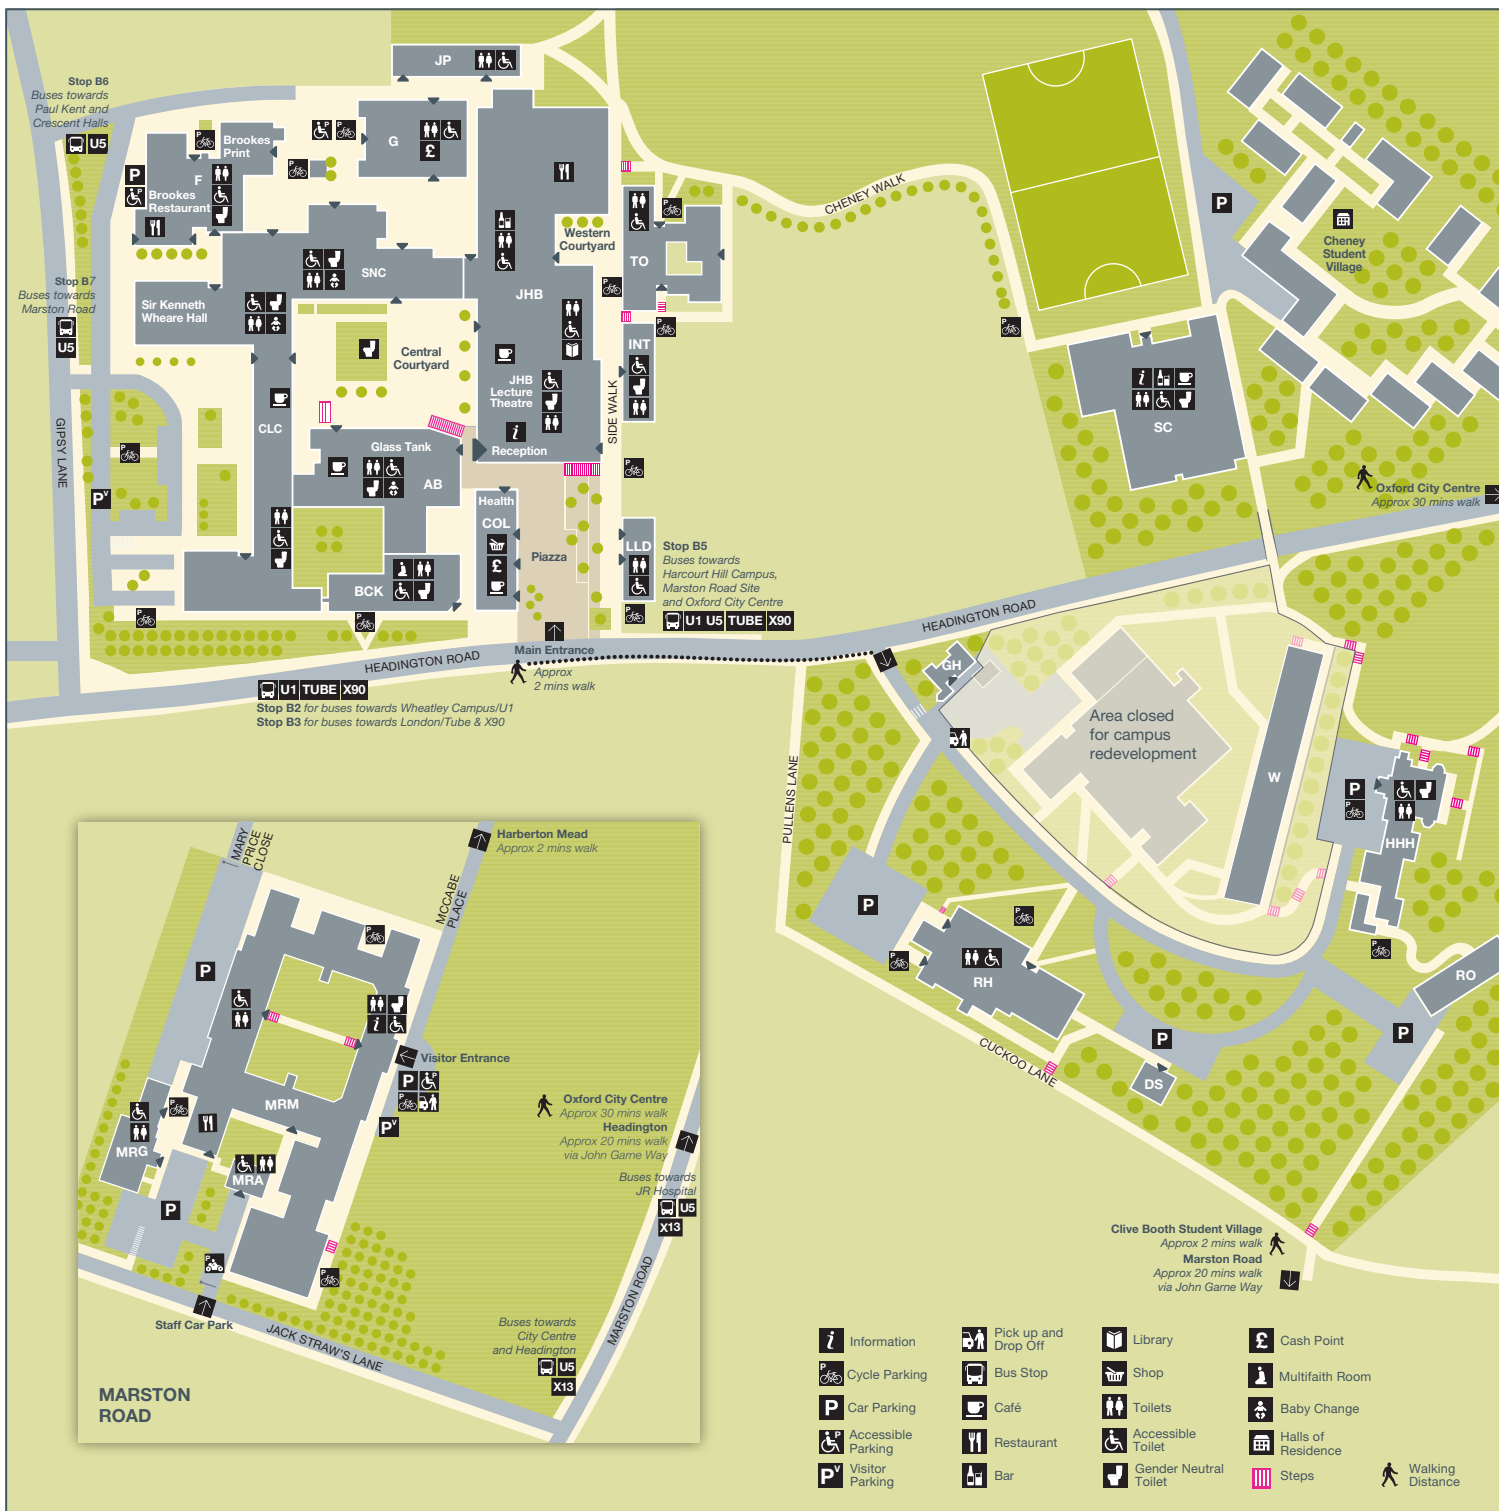

G. Gibbs

Humanities & Social Sciences

INT. International Centre

Oxford Brookes International

JHB. John Henry Brookes Building

Main Reception
Brookes Union
Café Central
Careers Centre
Deli
IT Service Desk
Library
Student Central
Taylor's Yard
The Terrace
Upgrade
24-hour computer rooms

RH. Richard Hamilton

Arts

RO. Red Oak

SC. Centre for Sport

W. Willow

MARSTON ROAD

MRA. Annex

MRG. Gym

Clinical skills and simulation labs

MRM. Main Building

Clinical skills and simulation labs
IT Service Desk
Jane Ashley Lecture Theatre
Nursing and Midwifery
Restaurant and Cafe

- Information
- Pick up and Drop Off
- Library
- Cash Point
- Cycle Parking
- Bus Stop
- Shop
- Multifaith Room
- Car Parking
- Café
- Toilets
- Baby Change
- Accessible Parking
- Restaurant
- Accessible Toilet
- Halls of Residence
- Visitor Parking
- Bar
- Gender Neutral Toilet
- Steps
- Walking Distance